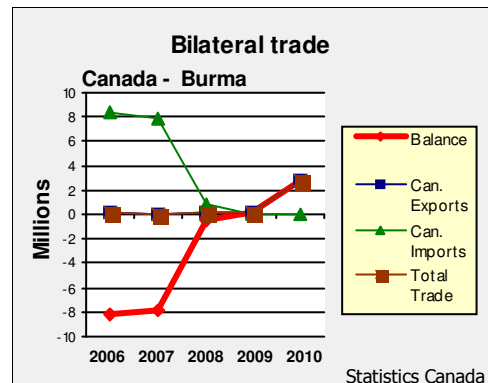

* Canada does not recognize the name Myanmar which was imposed by the Burmese regime in 1989, and continues to refer to the country as Burma in support of the ongoing struggle for democracy in that country.

Head of State President Thein Sein
Head of Government President Thein Sein

Ministers Foreign Affairs: Wunna Maung Lwin

Main Political Parties

Union Solidarity and Development Party (USDP) (party associated with the former military regime), National League for Democracy (NLD) (the party led by Aung San Suu Kyi), National Unity Party (NUP) (associated with a former military regime), Shan Nationalities Democratic Party, Rakhine Nationalities Development Party, All Mon Regions Democratic Party, National Democratic Force (NDF), and other smaller parties (often ethnic or regional based)

Elections Last in 2010, Next scheduled for 2015

Economic Information: (2010)

IMF/Statistics Canada

	Burma	Canada
GDP: (billion)	n/a	$1,624.26
GDP per capita:	n/a	$47,688.92
GDP Growth rate: (%)	n/a	3.215
Inflation: (%)	n/a	1.777
Unemployment: (%)	n/a	7.992

Trade and investment: (2010)

Statistics Canada

Canadian Exports: $2,747,774
Canadian Imports: $14,623
Foreign Direct Investment in Canada n/a (million)
Canadian Direct Investment to Burma n/a (million)

Representation:

Foreign Representation in Canada
Ambassador U Kyaw Tin

Canadian Representation Abroad
Ambassador Ron Hoffmann

Sources:
Statistics/Industry Canada
<http://www.ic.gc.ca/eic/site/tdo-dcd.nsf/eng/Home>
IMF
<http://www.imf.org/external/data.htm>

February 2012

international.gc.ca