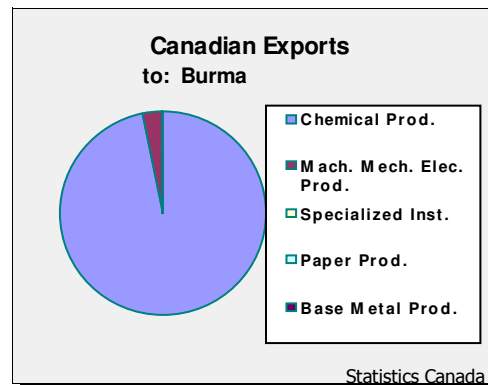

* Canada does not recognize the name Myanmar which was imposed by the Burmese regime in 1989, and continues to refer to the country as Burma in support of the ongoing struggle for democracy in that country.

Head of State President Thein Sein
Head of Government President Thein Sein

Ministers Foreign Affairs: Wunna Maung Lwin

Main Political Parties

Union Solidarity and Development Party (USDP) (party associated with the former military regime), National League for Democracy (NLD) (the party led by Aung San Suu Kyi), National Unity Party (NUP) (associated with a former military regime), Shan Nationalities Democratic Party, Rakhine Nationalities Development Party, All Mon Regions Democratic Party, National Democratic Force (NDF), and other smaller parties (often ethnic or regional based)

Elections Last in 2010, Next scheduled for 2015

Economic Information: (2010)

IMF/Statistics Canada

	Burma	Canada
GDP: (billion)	n/a	$1,624.26
GDP per capita:	n/a	$47,688.92
GDP Growth rate: (%)	n/a	3.215
Inflation: (%)	n/a	1.777
Unemployment: (%)	n/a	7.992

Trade and investment: (2010)

Statistics Canada

Canadian Exports: $2,747,774
Canadian Imports: $14,623
Foreign Direct Investment in Canada n/a (million)
Canadian Direct Investment to Burma n/a (million)

Representation:

Foreign Representation in Canada
Ambassador U Kyaw Tin

Canadian Representation Abroad
Ambassador Ron Hoffmann

Sources:
Statistics/Industry Canada
<http://www.ic.gc.ca/eic/site/tdo-dcd.nsf/eng/Home>
IMF
<http://www.imf.org/external/data.htm>

February 2012

international.gc.ca