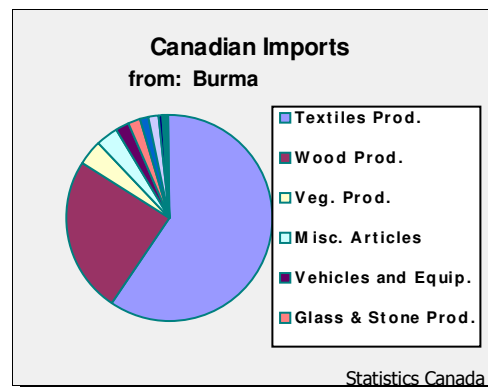

* Canada does not recognize the name Myanmar which was imposed by the Burmese regime in 1989, and continues to refer to the country as Burma in support of the ongoing struggle for democracy in that country.

Head of State President Thein Sein
Head of Government President Thein Sein

Ministers Foreign Affairs: Wunna Maung Lwin

Main Political Parties

Union Solidarity and Development Party (USDP) (party associated with the former military regime), National League for Democracy (NLD) (the party led by Aung San Suu Kyi), National Unity Party (NUP) (associated with a former military regime), Shan Nationalities Democratic Party, Rakhine Nationalities Development Party, All Mon Regions Democratic Party, National Democratic Force (NDF), and other smaller parties (often ethnic or regional based)

Elections Last in 2010, Next scheduled for 2015

Economic Information: (2010)

IMF/Statistics Canada

	Burma	Canada
GDP: (billion)	n/a	$1,624.26
GDP per capita:	n/a	$47,688.92
GDP Growth rate: (%)	n/a	3.215
Inflation: (%)	n/a	1.777
Unemployment: (%)	n/a	7.992

Trade and investment: (2010)

Statistics Canada

Canadian Exports: $2,747,774
Canadian Imports: $14,623
Foreign Direct Investment in Canada n/a (million)
Canadian Direct Investment to Burma n/a (million)

Representation:

Foreign Representation in Canada
Ambassador U Kyaw Tin

Canadian Representation Abroad
Ambassador Ron Hoffmann

Sources:
Statistics/Industry Canada
<http://www.ic.gc.ca/eic/site/tdo-dcd.nsf/eng/Home>
IMF
<http://www.imf.org/external/data.htm>

February 2012

international.gc.ca