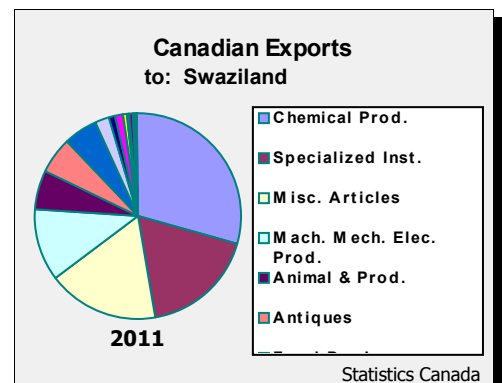

General Information:

Capital Mbabane
Total Area 17,363 km² **Population (million)** 1.176
Currency 1 CAN$= 7.24 Lilangeni (SZL)(2011)
National Holiday 6 September, Independence Day
Language(s) English (official, government business conducted in English), siSwati

Political Information:

Type of State Monarchy
Type of Government
Bicameral Parliament: Senate & House of Assembly consisting of elected and appointed members. The king may legislate by decree.

Head of State

King MSWATI III

Head of Government

Prime Minister Barnabas Sibusiso DLAMINI

Ministers

Foreign Affairs & Int. Commerce: Mti FAKUDZE
Finance: Majozi SITHOLE

Main Political Parties

Candidates for elected office must be approved by the king. Political parties are not allowed.

Elections: Next legislative: 2013

Economic Information: (2011)

IMF/Statistics Canada

	Swaziland	Canada
GDP: (billion)	$3.90	$1,717.88
GDP per capita:	$3,321.33	$49,884.20
GDP Growth rate: (%)	0.274	2.46
Inflation: (%)	6.105	2.89
Unemployment: (%)	n/a	7.467

Trade and investment: (2011)

Statistics Canada

Canadian Exports:	$1,451,486
Canadian Imports:	$1,823,877
Foreign Direct Investment in Canada	n/a (million)
Canadian Direct Investment to Swaziland	n/a (million)

Representation:

Foreign Representation in Canada

Chargé d'affaires Reverend Dr. Abednego Ntshangase

Canadian Representation Abroad

High Commissioner Alain Latulippe

Sources:
Statistics/Industry Canada
<http://www.ic.gc.ca/eic/site/tdo-dcd.nsf/eng/Home>
IMF
<http://www.imf.org/external/data.htm>