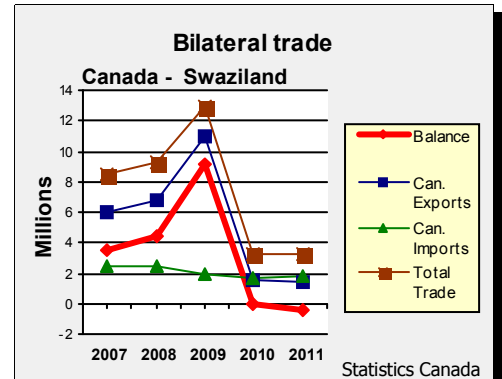

General Information:

Capital Mbabane
Total Area 17,363 km² **Population (million)** 1.176
Currency 1 CAN$= 7.24 Lilangeni (SZL)(2011)
National Holiday 6 September, Independence Day
Language(s) English (official, government business conducted in English), siSwati

Political Information:

Type of State Monarchy
Type of Government
Bicameral Parliament: Senate & House of Assembly consisting of elected and appointed members. The king may legislate by decree.

Head of State

King MSWATI III

Head of Government

Prime Minister Barnabas Sibusiso DLAMINI

Ministers

Foreign Affairs & Int. Commerce: Mti FAKUDZE
Finance: Majozi SITHOLE

Main Political Parties

Candidates for elected office must be approved by the king. Political parties are not allowed.

Elections: Next legislative: 2013

Economic Information: (2011)

IMF/Statistics Canada

	Swaziland	Canada
GDP: (billion)	$3.90	$1,717.88
GDP per capita:	$3,321.33	$49,884.20
GDP Growth rate: (%)	0.274	2.46
Inflation: (%)	6.105	2.89
Unemployment: (%)	n/a	7.467

Trade and investment: (2011)

Statistics Canada

Canadian Exports:	$1,451,486
Canadian Imports:	$1,823,877
Foreign Direct Investment in Canada	n/a (million)
Canadian Direct Investment to Swaziland	n/a (million)

Representation:

Foreign Representation in Canada

Chargé d'affaires Reverend Dr. Abednego Ntshangase

Canadian Representation Abroad

High Commissioner Alain Latulippe

Sources:
Statistics/Industry Canada
<http://www.ic.gc.ca/eic/site/tdo-dcd.nsf/eng/Home>
IMF
<http://www.imf.org/external/data.htm>