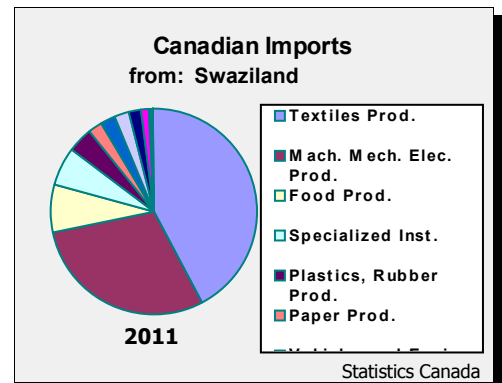

General Information:

Capital Mbabane
Total Area 17,363 km² **Population (million)** 1.176
Currency 1 CAN$= 7.24 Lilangeni (SZL)(2011)
National Holiday 6 September, Independence Day
Language(s) English (official, government business conducted in English), siSwati

Political Information:

Type of State Monarchy
Type of Government
Bicameral Parliament: Senate & House of Assembly consisting of elected and appointed members. The king may legislate by decree.

Head of State

King MSWATI III

Head of Government

Prime Minister Barnabas Sibusiso DLAMINI

Ministers

Foreign Affairs & Int. Commerce: Mti FAKUDZE
Finance: Majozi SITHOLE

Main Political Parties

Candidates for elected office must be approved by the king. Political parties are not allowed.

Elections: Next legislative: 2013

Economic Information: (2011)

IMF/Statistics Canada

	Swaziland	Canada
GDP: (billion)	$3.90	$1,717.88
GDP per capita:	$3,321.33	$49,884.20
GDP Growth rate: (%)	0.274	2.46
Inflation: (%)	6.105	2.89
Unemployment: (%)	n/a	7.467

Trade and investment: (2011)

Statistics Canada

Canadian Exports:	$1,451,486
Canadian Imports:	$1,823,877
Foreign Direct Investment in Canada	n/a (million)
Canadian Direct Investment to Swaziland	n/a (million)

Representation:

Foreign Representation in Canada

Chargé d'affaires Reverend Dr. Abednego Ntshangase

Canadian Representation Abroad

High Commissioner Alain Latulippe

Sources:
Statistics/Industry Canada
<http://www.ic.gc.ca/eic/site/tdo-dcd.nsf/eng/Home>
IMF
<http://www.imf.org/external/data.htm>