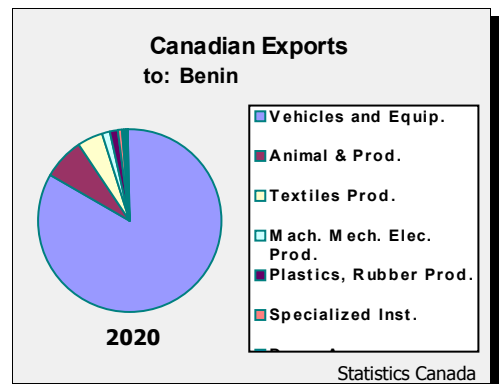

Political Information:

Type of State Presidential Republic
Type of Government
Unicameral National Assembly (83 members)

Head of State
President
Patrice TALON

Head of Government
President
Patrice TALON

Ministers: Foreign Affairs: Aurélien AGBENONCI
Industry and Commerce: Shadiya Alimatou ASSOUMAN
Economy and Finance: Romuald WADAGNI

Main Political Parties

Cowry Forces for an Emerging Benin (FCBE), Union Makes the Nation(UN), an alliance of opposition political parties made up notably of the Democratic Renewal Party (PRD), the African Movement for Development and Progress (MADEP), the Social Democratic Party (PSD), Key Force and others.

Elections: Last: April 2019(legislative) March 2016 (presidential). Next: 2023(legislative) and 2020 (presidential).

Economic Information: (2019) IMF (estimates)

	Benin	Canada
GDP: (billion)	$18.91	$2,277.52
GDP per capita:	$1,600.83	$60,806.37
GDP Growth rate: (%)	6.40	1.64
Inflation: (%)	-0.93	1.95
Unemployment: (%)	n/a	5.67

Product Trade and Investment: (2020) Statistics Canada

Canadian Exports:	$24,649,231
Canadian Imports :	$595,473
Foreign Direct Investment in Canada (2019)	n/a (million)
Canadian Direct Investment in country (2019)	n/a (million)

Representation:

Foreign Representation in Canada
Pending

Canadian Representation Abroad
Ambassador Edmond Dejon WEGA (Ouagadougou, Burkina Faso)

Sources:
Statistics/Industry Canada
<http://strategis.ic.gc.ca/eic/site/tdo-dcd.nsf/eng/Home>
IMF
<http://www.imf.org/external/ns/cs.aspx?id=28>