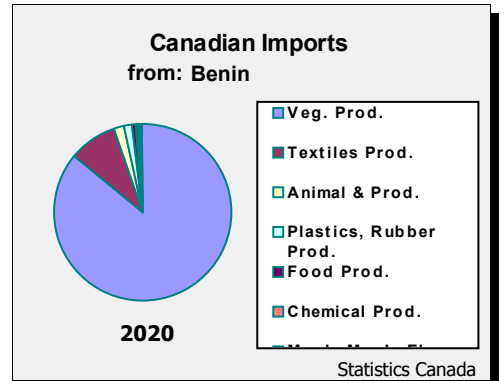

Political Information:

Type of State Presidential Republic
Type of Government
Unicameral National Assembly (83 members)

Head of State
President
Patrice TALON

Head of Government
President
Patrice TALON

Ministers: Foreign Affairs: Aurélien AGBENONCI
Industry and Commerce: Shadiya Alimatou ASSOUMAN
Economy and Finance: Romuald WADAGNI

Main Political Parties

Cowry Forces for an Emerging Benin (FCBE), Union Makes the Nation(UN), an alliance of opposition political parties made up notably of the Democratic Renewal Party (PRD), the African Movement for Development and Progress (MADEP), the Social Democratic Party (PSD), Key Force and others.

Elections: Last: April 2019(legislative) March 2016 (presidential). Next: 2023(legislative) and 2020 (presidential).

Economic Information: (2019) IMF (estimates)

	Benin	Canada
GDP: (billion)	$18.91	$2,277.52
GDP per capita:	$1,600.83	$60,806.37
GDP Growth rate: (%)	6.40	1.64
Inflation: (%)	-0.93	1.95
Unemployment: (%)	n/a	5.67

Product Trade and Investment: (2020) Statistics Canada

Canadian Exports:	$24,649,231
Canadian Imports :	$595,473
Foreign Direct Investment in Canada (2019)	n/a (million)
Canadian Direct Investment in country (2019)	n/a (million)

Representation:

Foreign Representation in Canada
Pending

Canadian Representation Abroad
Ambassador Edmond Dejon WEGA (Ouagadougou, Burkina Faso)

Sources:
Statistics/Industry Canada
<http://strategis.ic.gc.ca/eic/site/tdo-dcd.nsf/eng/Home>
IMF
<http://www.imf.org/external/ns/cs.aspx?id=28>