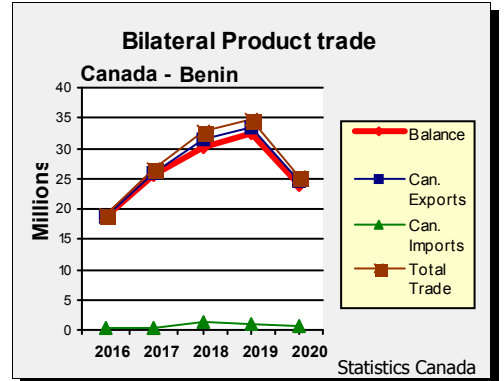

Political Information:

Type of State Presidential Republic
Type of Government
Unicameral National Assembly (83 members)

Head of State
President
Patrice TALON

Head of Government
President
Patrice TALON

Ministers: Foreign Affairs: Aurélien AGBENONCI
Industry and Commerce: Shadiya Alimatou ASSOUMAN
Economy and Finance: Romuald WADAGNI

Main Political Parties

Cowry Forces for an Emerging Benin (FCBE), Union Makes the Nation(UN), an alliance of opposition political parties made up notably of the Democratic Renewal Party (PRD), the African Movement for Development and Progress (MADEP), the Social Democratic Party (PSD), Key Force and others.

Elections: Last: April 2019(legislative) March 2016 (presidential). Next: 2023(legislative) and 2020 (presidential).

Economic Information: (2019) IMF (estimates)

	Benin	Canada
GDP: (billion)	$18.91	$2,277.52
GDP per capita:	$1,600.83	$60,806.37
GDP Growth rate: (%)	6.40	1.64
Inflation: (%)	-0.93	1.95
Unemployment: (%)	n/a	5.67

Product Trade and Investment: (2020) Statistics Canada

Canadian Exports:	$24,649,231
Canadian Imports :	$595,473
Foreign Direct Investment in Canada (2019)	n/a (million)
Canadian Direct Investment in country (2019)	n/a (million)

Representation:

Foreign Representation in Canada
Pending

Canadian Representation Abroad
Ambassador Edmond Dejon WEGA (Ouagadougou, Burkina Faso)

Sources:
Statistics/Industry Canada
<http://strategis.ic.gc.ca/eic/site/tdo-dcd.nsf/eng/Home>
IMF
<http://www.imf.org/external/ns/cs.aspx?id=28>