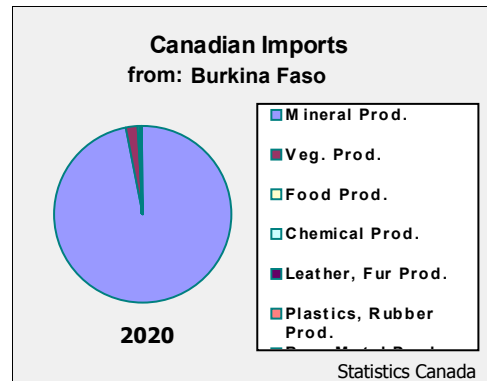

Head of State

President
Roch Marc Christian KABORÉ

Head of Government

Prime Minister
Christophe Joseph Marie DABIRÉ

Ministers: Foreign Affairs and Cooperation: Alpha BARRY
Economy, Finance & Development: LassanéKABORÉ
National Defence and Veterans: MouminaChériff SY

Main Political Parties

Mouvement du peuple pour le progrès (MPP); Union pour le progrès et le changement (UPC); Congrès pour la Démocratie et le Progrès (CDP); Nouveau Temps pour la Démocratie (NTD); Union pour la Renaissance / Parti Sankariste (UNIR/PS); Parti de la renaissance nationale (PAREN); Alliance pour la Démocratie et la Fédération/ Rassemblement démocratique africain (ADF/RDA); Nouvelle Alliance du Faso (NAFA).

Elections: Last: November 29, 2015 (presidential and legislative). Next: 2020.

Economic Information: (2019)

IMF (estimates)

	Burkina Faso	Canada
GDP: (billion)	$19.20	$2,277.52
GDP per capita:	$944.69	$60,806.37
GDP Growth rate: (%)	5.69	1.64
Inflation: (%)	-3.23	1.95
Unemployment: (%)	n/a	5.67

Product Trade and Investment: (2020)

Statistics Canada

Canadian Exports:	$51,235,007
Canadian Imports :	$46,287,437
Foreign Direct Investment in Canada (2019)	n/a (million)
Canadian Direct Investment in country (2019)	$2,048 (million)

Representation:

Foreign Representation in Canada

Ambassador Athanase BOUDO

Canadian Representation Abroad

Ambassador Edmond Dejon WEGA

Sources:
Statistics/Industry Canada
<http://strategis.ic.gc.ca/eic/site/tdo-dcd.nsf/eng/Home>
IMF
<http://www.imf.org/external/ns/cs.aspx?id=28>