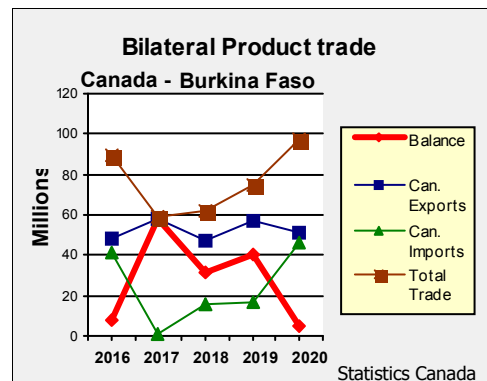

Head of State

President
Roch Marc Christian KABORÉ

Head of Government

Prime Minister
Christophe Joseph Marie DABIRÉ

Ministers: Foreign Affairs and Cooperation: Alpha BARRY
Economy, Finance & Development: LassanéKABORÉ
National Defence and Veterans: MouminaChériff SY

Main Political Parties

Mouvement du peuple pour le progrès (MPP); Union pour le progrès et le changement (UPC); Congrès pour la Démocratie et le Progrès (CDP); Nouveau Temps pour la Démocratie (NTD); Union pour la Renaissance / Parti Sankariste (UNIR/PS); Parti de la renaissance nationale (PAREN); Alliance pour la Démocratie et la Fédération/ Rassemblement démocratique africain (ADF/RDA); Nouvelle Alliance du Faso (NAFA).

Elections: Last: November 29, 2015 (presidential and legislative). Next: 2020.

Economic Information: (2019)

IMF (estimates)

	Burkina Faso	Canada
GDP: (billion)	$19.20	$2,277.52
GDP per capita:	$944.69	$60,806.37
GDP Growth rate: (%)	5.69	1.64
Inflation: (%)	-3.23	1.95
Unemployment: (%)	n/a	5.67

Product Trade and Investment: (2020)

Statistics Canada

Canadian Exports:	$51,235,007
Canadian Imports :	$46,287,437
Foreign Direct Investment in Canada (2019)	n/a (million)
Canadian Direct Investment in country (2019)	$2,048 (million)

Representation:

Foreign Representation in Canada

Ambassador Athanase BOUDO

Canadian Representation Abroad

Ambassador Edmond Dejon WEGA

Sources:
Statistics/Industry Canada
<http://strategis.ic.gc.ca/eic/site/tdo-dcd.nsf/eng/Home>
IMF
<http://www.imf.org/external/ns/cs.aspx?id=28>