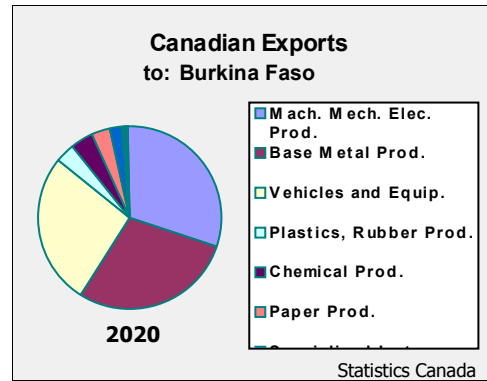

Head of State

President
Roch Marc Christian KABORÉ

Head of Government

Prime Minister
Christophe Joseph Marie DABIRÉ

Ministers: Foreign Affairs and Cooperation: Alpha BARRY
Economy, Finance & Development: LassanéKABORÉ
National Defence and Veterans: MouminaChériff SY

Main Political Parties

Mouvement du peuple pour le progrès (MPP); Union pour le progrès et le changement (UPC); Congrès pour la Démocratie et le Progrès (CDP); Nouveau Temps pour la Démocratie (NTD); Union pour la Renaissance / Parti Sankariste (UNIR/PS); Parti de la renaissance nationale (PAREN); Alliance pour la Démocratie et la Fédération/ Rassemblement démocratique africain (ADF/RDA); Nouvelle Alliance du Faso (NAFA).

Elections: Last: November 29, 2015 (presidential and legislative). Next: 2020.

Economic Information: (2019)

IMF (estimates)

	Burkina Faso	Canada
GDP: (billion)	$19.20	$2,277.52
GDP per capita:	$944.69	$60,806.37
GDP Growth rate: (%)	5.69	1.64
Inflation: (%)	-3.23	1.95
Unemployment: (%)	n/a	5.67

Product Trade and Investment: (2020)

Statistics Canada

Canadian Exports:	$51,235,007
Canadian Imports :	$46,287,437
Foreign Direct Investment in Canada (2019)	n/a (million)
Canadian Direct Investment in country (2019)	$2,048 (million)

Representation:

Foreign Representation in Canada

Ambassador Athanase BOUDO

Canadian Representation Abroad

Ambassador Edmond Dejon WEGA

Sources:
Statistics/Industry Canada
<http://strategis.ic.gc.ca/eic/site/tdo-dcd.nsf/eng/Home>
IMF
<http://www.imf.org/external/ns/cs.aspx?id=28>