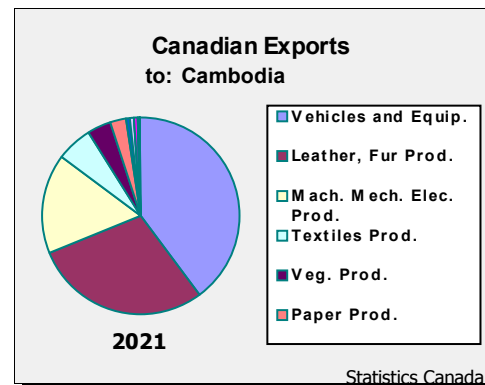

Product Trade and Investment: (2021) Statistics Canada

Canadian Exports:	$38,457,101
Canadian Imports:	$1,784,425,085
Foreign Direct Investment in Canada	n/a (million)
Canadian Direct Investment in country	$1,291 (million)

Representation:

Foreign Representation in Canada

Ambassador-designate Chhea KEO (New York)

Canadian Representation Abroad

Ambassador Sarah Taylor (Bangkok)

Sources:
Statistics/Industry Canada
<http://strategis.ic.gc.ca/eic/site/tdo-dcd.nsf/eng/Home>
IMF
<http://www.imf.org/external/ns/cs.aspx?id=28>

November 2022

www.international.gc.ca