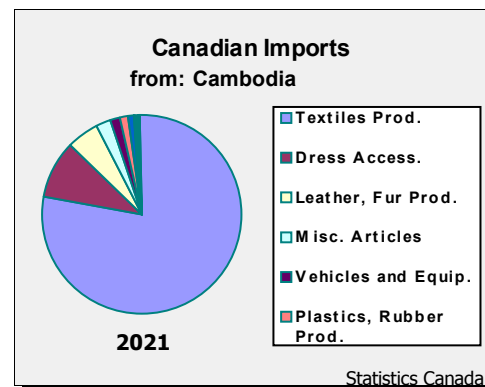

Economic Information: (2021) IMF (estimates)

	Cambodia	Canada
GDP: (billion)	$33.32	$2,517.75
GDP per capita:	$2,104.21	$65,864.62
GDP Growth rate: (%)	3.01	4.54
Inflation: (%)	2.92	3.40
Unemployment: (%)	n/a	7.43