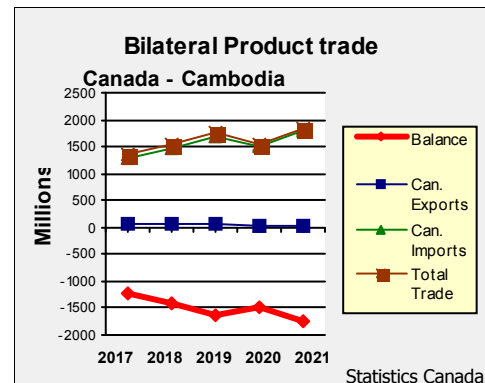

Economic Information: (2021) IMF (estimates)

	Cambodia	Canada
GDP: (billion)	$33.32	$2,517.75
GDP per capita:	$2,104.21	$65,864.62
GDP Growth rate: (%)	3.01	4.54
Inflation: (%)	2.92	3.40
Unemployment: (%)	n/a	7.43