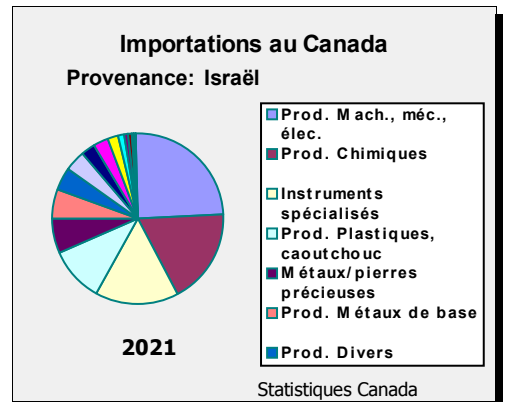

* Bien qu'Israël désigne Jérusalem comme sa capitale, le Canada estime que le statut définitif de la ville doit faire l'objet de négociations entre les Israéliens et les Palestiniens. Pour l'instant, le Canada maintient son ambassade à Tel Aviv.

Chef de l'État
Président
Isaac Herzog

Chef du gouvernement
Premier ministre
Naftali Bennett

Ministres : Affaires étrangères : Yair Lapid
Finances: Avigdor Lieberman
Economie et industrie : Orna Barbivai

Partis politiques principaux
Likud (29), Yesh Atid (17), Shas (9), Blue and White (8), Yamina (6), Labour (7) Yisrael Beiteinu (7), United Torah Judaism (7), Religious Zionist (7), Joint List (6), New Hope (6), Meretz (6), Ra'am (4)

Élections : n.d.

Données économiques : (2021) FMI (estimations)

	Israël	Canada
PIB : (milliards)	609,82 $	2 520,82 $
PIB par habitant :	65 106,07 $	65 944,96 $
Taux de croissance PIB : (%)	8,19	4,56
Taux d'inflation : (%)	1,49	3,40
Taux de chômage : (%)	4,96	7,43

Commerce par produits et investissement : (2021) Statistiques Canada

Exportations canadiennes :	$478 455 301
Importations canadiennes :	$1 314 945 234
Investissement Direct Étranger au Canada	$3 093 (millions)
Investissement Direct Canadien au pays	$537 (millions)

Représentation :

Représentation au Canada
Ambassadeur Ronen Pinchas Hoffman

Représentation du Canada
Ambassadrice Lisa Stadelbauer

Sources :
Statistiques/Industrie Canada
<http://strategis.ic.gc.ca/eic/site/tdo-dcd.nsf/fra/accueil>
IMF
<http://www.imf.org/external/ns/cs.aspx?id=28>