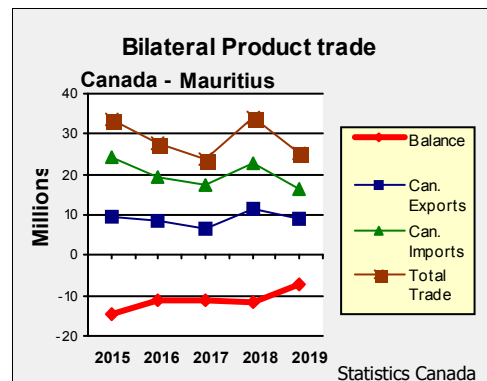

Political Information:

Type of State Parliamentary Republic

Type of Government

Executive: President elected by the National Assembly for a 5-year term (eligible for a second term). The Prime Minister is appointed by the President.

Legislative: Unicameral National Assembly (70 members).

Head of State
President
Prithvirajsing Roopun

Head of Government
Prime Minister
Pravind Jugnauth

Ministers: Foreign Affairs, Regional Integration and International Trade: Nandcoomar Bodha
Commerce and Consumer Protection: Yogida Sawmynaden
Finance, Economic Planning and Development: Reganaden Padaychy

Main Political Parties
Labour Party, Mauritian Social Democratic Party, Militant Socialist Movement, Mauritian Militant Movement, Mauritius Social Democratic Movement

Elections: Last: 2019; next 2023

Economic Information: (2019) IMF (estimates)

	Mauritius	Canada
GDP: (billion)	$18.94	$2,277.52
GDP per capita:	$14,948.25	$60,806.37
GDP Growth rate: (%)	3.48	1.64
Inflation: (%)	0.45	1.95
Unemployment: (%)	6.70	5.67

Product Trade and Investment: (2019) Statistics Canada

Canadian Exports:	$9,066,656
Canadian Imports :	$16,300,748
Foreign Direct Investment in Canada	$38 (million)
Canadian Direct Investment in country	$5,091 (million)

Representation:

Foreign Representation in Canada
Vacant

Canadian Representation Abroad
Acting High Commissioner Chris Cooter

Sources:
Statistics/Industry Canada
<http://strategis.ic.gc.ca/eic/site/tdo-dcd.nsf/eng/Home>
IMF
<http://www.imf.org/external/ns/cs.aspx?id=28>