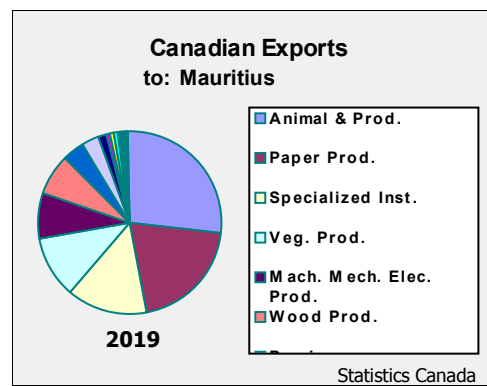

Political Information:

Type of State Parliamentary Republic

Type of Government

Executive: President elected by the National Assembly for a 5-year term (eligible for a second term). The Prime Minister is appointed by the President.

Legislative: Unicameral National Assembly (70 members).

Head of State
President
Prithvirajsing Roopun

Head of Government
Prime Minister
Pravind Jugnauth

Ministers: Foreign Affairs, Regional Integration and International Trade: Nandcoomar Bodha
Commerce and Consumer Protection: Yogida Sawmynaden
Finance, Economic Planning and Development: Reganaden Padaychy

Main Political Parties
Labour Party, Mauritian Social Democratic Party, Militant Socialist Movement, Mauritian Militant Movement, Mauritius Social Democratic Movement

Elections: Last: 2019; next 2023

Economic Information: (2019) IMF (estimates)

	Mauritius	Canada
GDP: (billion)	$18.94	$2,277.52
GDP per capita:	$14,948.25	$60,806.37
GDP Growth rate: (%)	3.48	1.64
Inflation: (%)	0.45	1.95
Unemployment: (%)	6.70	5.67

Product Trade and Investment: (2019) Statistics Canada

Canadian Exports:	$9,066,656
Canadian Imports :	$16,300,748
Foreign Direct Investment in Canada	$38 (million)
Canadian Direct Investment in country	$5,091 (million)

Representation:

Foreign Representation in Canada
Vacant

Canadian Representation Abroad
Acting High Commissioner Chris Cooter

Sources:
Statistics/Industry Canada
<http://strategis.ic.gc.ca/eic/site/tdo-dcd.nsf/eng/Home>
IMF
<http://www.imf.org/external/ns/cs.aspx?id=28>