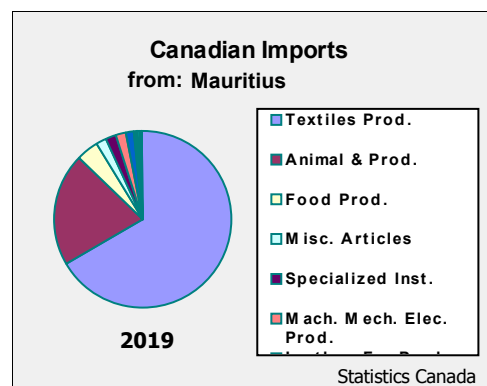

Political Information:

Type of State Parliamentary Republic

Type of Government

Executive: President elected by the National Assembly for a 5-year term (eligible for a second term). The Prime Minister is appointed by the President.

Legislative: Unicameral National Assembly (70 members).

Head of State
President
Prithvirajsing Roopun

Head of Government
Prime Minister
Pravind Jugnauth

Ministers: Foreign Affairs, Regional Integration and International Trade: Nandcoomar Bodha
Commerce and Consumer Protection: Yogida Sawmynaden
Finance, Economic Planning and Development: Reganaden Padaychy

Main Political Parties
Labour Party, Mauritian Social Democratic Party, Militant Socialist Movement, Mauritian Militant Movement, Mauritius Social Democratic Movement

Elections: Last: 2019; next 2023

Economic Information: (2019) IMF (estimates)

	Mauritius	Canada
GDP: (billion)	$18.94	$2,277.52
GDP per capita:	$14,948.25	$60,806.37
GDP Growth rate: (%)	3.48	1.64
Inflation: (%)	0.45	1.95
Unemployment: (%)	6.70	5.67

Product Trade and Investment: (2019) Statistics Canada

Canadian Exports:	$9,066,656
Canadian Imports :	$16,300,748
Foreign Direct Investment in Canada	$38 (million)
Canadian Direct Investment in country	$5,091 (million)

Representation:

Foreign Representation in Canada
Vacant

Canadian Representation Abroad
Acting High Commissioner Chris Cooter

Sources:
Statistics/Industry Canada
<http://strategis.ic.gc.ca/eic/site/tdo-dcd.nsf/eng/Home>
IMF
<http://www.imf.org/external/ns/cs.aspx?id=28>