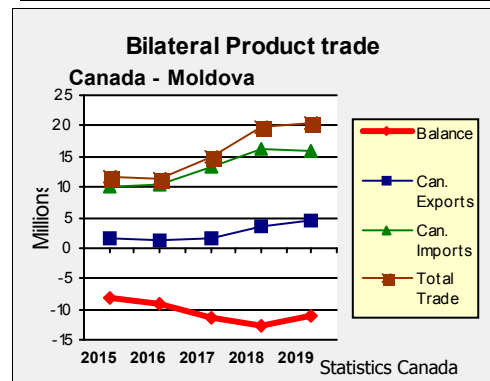

Canadian Representation Abroad

Ambassador Kevin Hamilton

Sources:
Statistics/Industry Canada
<http://strategis.ic.gc.ca/eic/site/tdo-dcd.nsf/eng/Home>
IMF
<http://www.imf.org/external/ns/cs.aspx?id=28>