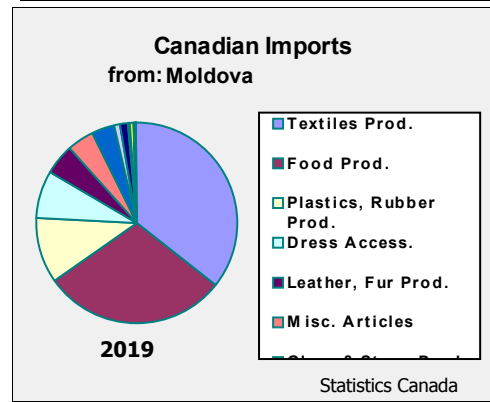

Canadian Representation Abroad

Ambassador Kevin Hamilton

Sources:
Statistics/Industry Canada
<http://strategis.ic.gc.ca/eic/site/tdo-dcd.nsf/eng/Home>
IMF
<http://www.imf.org/external/ns/cs.aspx?id=28>