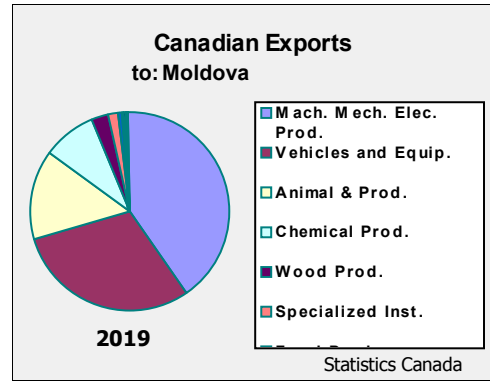

Canadian Representation Abroad

Ambassador Kevin Hamilton

Sources:
Statistics/Industry Canada
<http://strategis.ic.gc.ca/eic/site/tdo-dcd.nsf/eng/Home>
IMF
<http://www.imf.org/external/ns/cs.aspx?id=28>