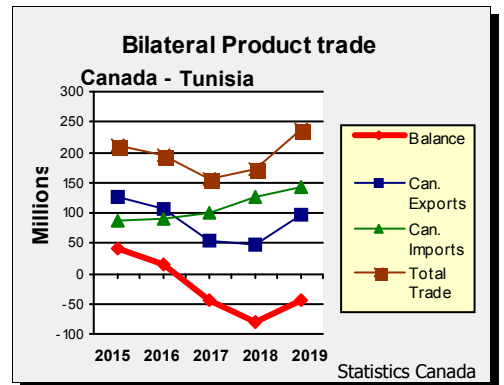

Type of State Constitutional republic

Type of Government

Parliamentary democracy. Bicameral legislature with a 217-seat Assembly of the Representatives of the People. Prime Minister (leader of the majority party or of the majority coalition) appointed by the President. The court system influenced by French civil law. Administrative divisions: 24 governorates.

Head of State
President
Kais Saied

Head of Government
Prime Minister
Elyes Fakhfakh

Ministers: Foreign Affairs: Nouredine Erray
Finance: Nizar Yaïch
Investment and International Cooperation: Mohamed Slim Azzabi

Main Political Parties

Ennahda, Qalb Tounes, Coalition de la Dignité (Al Karama), Courant démocratique, Parti destourien libre (PDL), Tahya Tounes.

Elections: Legislative: Last on October 6, 2019. Presidential: on October 13, 2019.

Economic Information: (2019) IMF (estimates)

	Tunisia	Canada
GDP: (billion)	$50.96	$2,277.52
GDP per capita:	$4,325.11	$60,806.37
GDP Growth rate: (%)	1.04	1.64
Inflation: (%)	6.72	1.95
Unemployment: (%)	14.89	5.67

Product Trade and Investment: (2019) Statistics Canada

Canadian Exports:	$97,676,812
Canadian Imports :	$141,617,373
Foreign Direct Investment in Canada	n/a (million)
Canadian Direct Investment in country	$57 (million)

Representation:

Foreign Representation in Canada
Ambassador Mohamed Imed Torjemane

Canadian Representation Abroad
Ambassador Patrice Cousineau

Sources:
Statistics/Industry Canada
<http://strategis.ic.gc.ca/eic/site/tdo-dcd.nsf/eng/Home>
IMF
<http://www.imf.org/external/ns/cs.aspx?id=28>