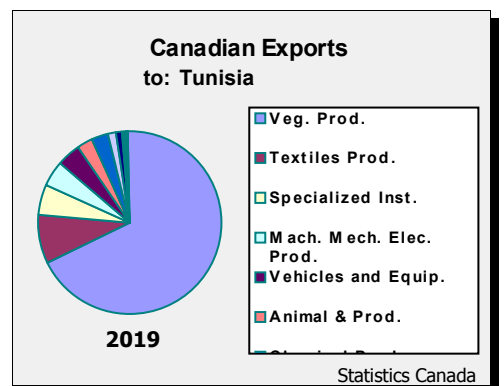

Type of State Constitutional republic

Type of Government

Parliamentary democracy. Bicameral legislature with a 217-seat Assembly of the Representatives of the People. Prime Minister (leader of the majority party or of the majority coalition) appointed by the President. The court system influenced by French civil law. Administrative divisions: 24 governorates.

Head of State
President
Kais Saied

Head of Government
Prime Minister
Elyes Fakhfakh

Ministers: Foreign Affairs: Nouredine Erray
Finance: Nizar Yaïch
Investment and International Cooperation: Mohamed Slim Azzabi

Main Political Parties

Ennahda, Qalb Tounes, Coalition de la Dignité (Al Karama), Courant démocratique, Parti destourien libre (PDL), Tahya Tounes.

Elections: Legislative: Last on October 6, 2019. Presidential: on October 13, 2019.

Economic Information: (2019) IMF (estimates)

	Tunisia	Canada
GDP: (billion)	$50.96	$2,277.52
GDP per capita:	$4,325.11	$60,806.37
GDP Growth rate: (%)	1.04	1.64
Inflation: (%)	6.72	1.95
Unemployment: (%)	14.89	5.67

Product Trade and Investment: (2019) Statistics Canada

Canadian Exports:	$97,676,812
Canadian Imports :	$141,617,373
Foreign Direct Investment in Canada	n/a (million)
Canadian Direct Investment in country	$57 (million)

Representation:

Foreign Representation in Canada
Ambassador Mohamed Imed Torjemane

Canadian Representation Abroad
Ambassador Patrice Cousineau

Sources:
Statistics/Industry Canada
<http://strategis.ic.gc.ca/eic/site/tdo-dcd.nsf/eng/Home>
IMF
<http://www.imf.org/external/ns/cs.aspx?id=28>