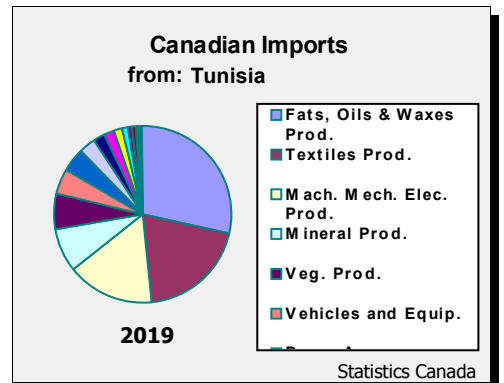

Type of State Constitutional republic

Type of Government

Parliamentary democracy. Bicameral legislature with a 217-seat Assembly of the Representatives of the People. Prime Minister (leader of the majority party or of the majority coalition) appointed by the President. The court system influenced by French civil law. Administrative divisions: 24 governorates.

Head of State
President
Kais Saied

Head of Government
Prime Minister
Elyes Fakhfakh

Ministers: Foreign Affairs: Nouredine Erray
Finance: Nizar Yaïch
Investment and International Cooperation: Mohamed Slim Azzabi

Main Political Parties

Ennahda, Qalb Tounes, Coalition de la Dignité (Al Karama), Courant démocratique, Parti destourien libre (PDL), Tahya Tounes.

Elections: Legislative: Last on October 6, 2019. Presidential: on October 13, 2019.

Economic Information: (2019) IMF (estimates)

	Tunisia	Canada
GDP: (billion)	$50.96	$2,277.52
GDP per capita:	$4,325.11	$60,806.37
GDP Growth rate: (%)	1.04	1.64
Inflation: (%)	6.72	1.95
Unemployment: (%)	14.89	5.67

Product Trade and Investment: (2019) Statistics Canada

Canadian Exports:	$97,676,812
Canadian Imports :	$141,617,373
Foreign Direct Investment in Canada	n/a (million)
Canadian Direct Investment in country	$57 (million)

Representation:

Foreign Representation in Canada
Ambassador Mohamed Imed Torjemane

Canadian Representation Abroad
Ambassador Patrice Cousineau

Sources:
Statistics/Industry Canada
<http://strategis.ic.gc.ca/eic/site/tdo-dcd.nsf/eng/Home>
IMF
<http://www.imf.org/external/ns/cs.aspx?id=28>